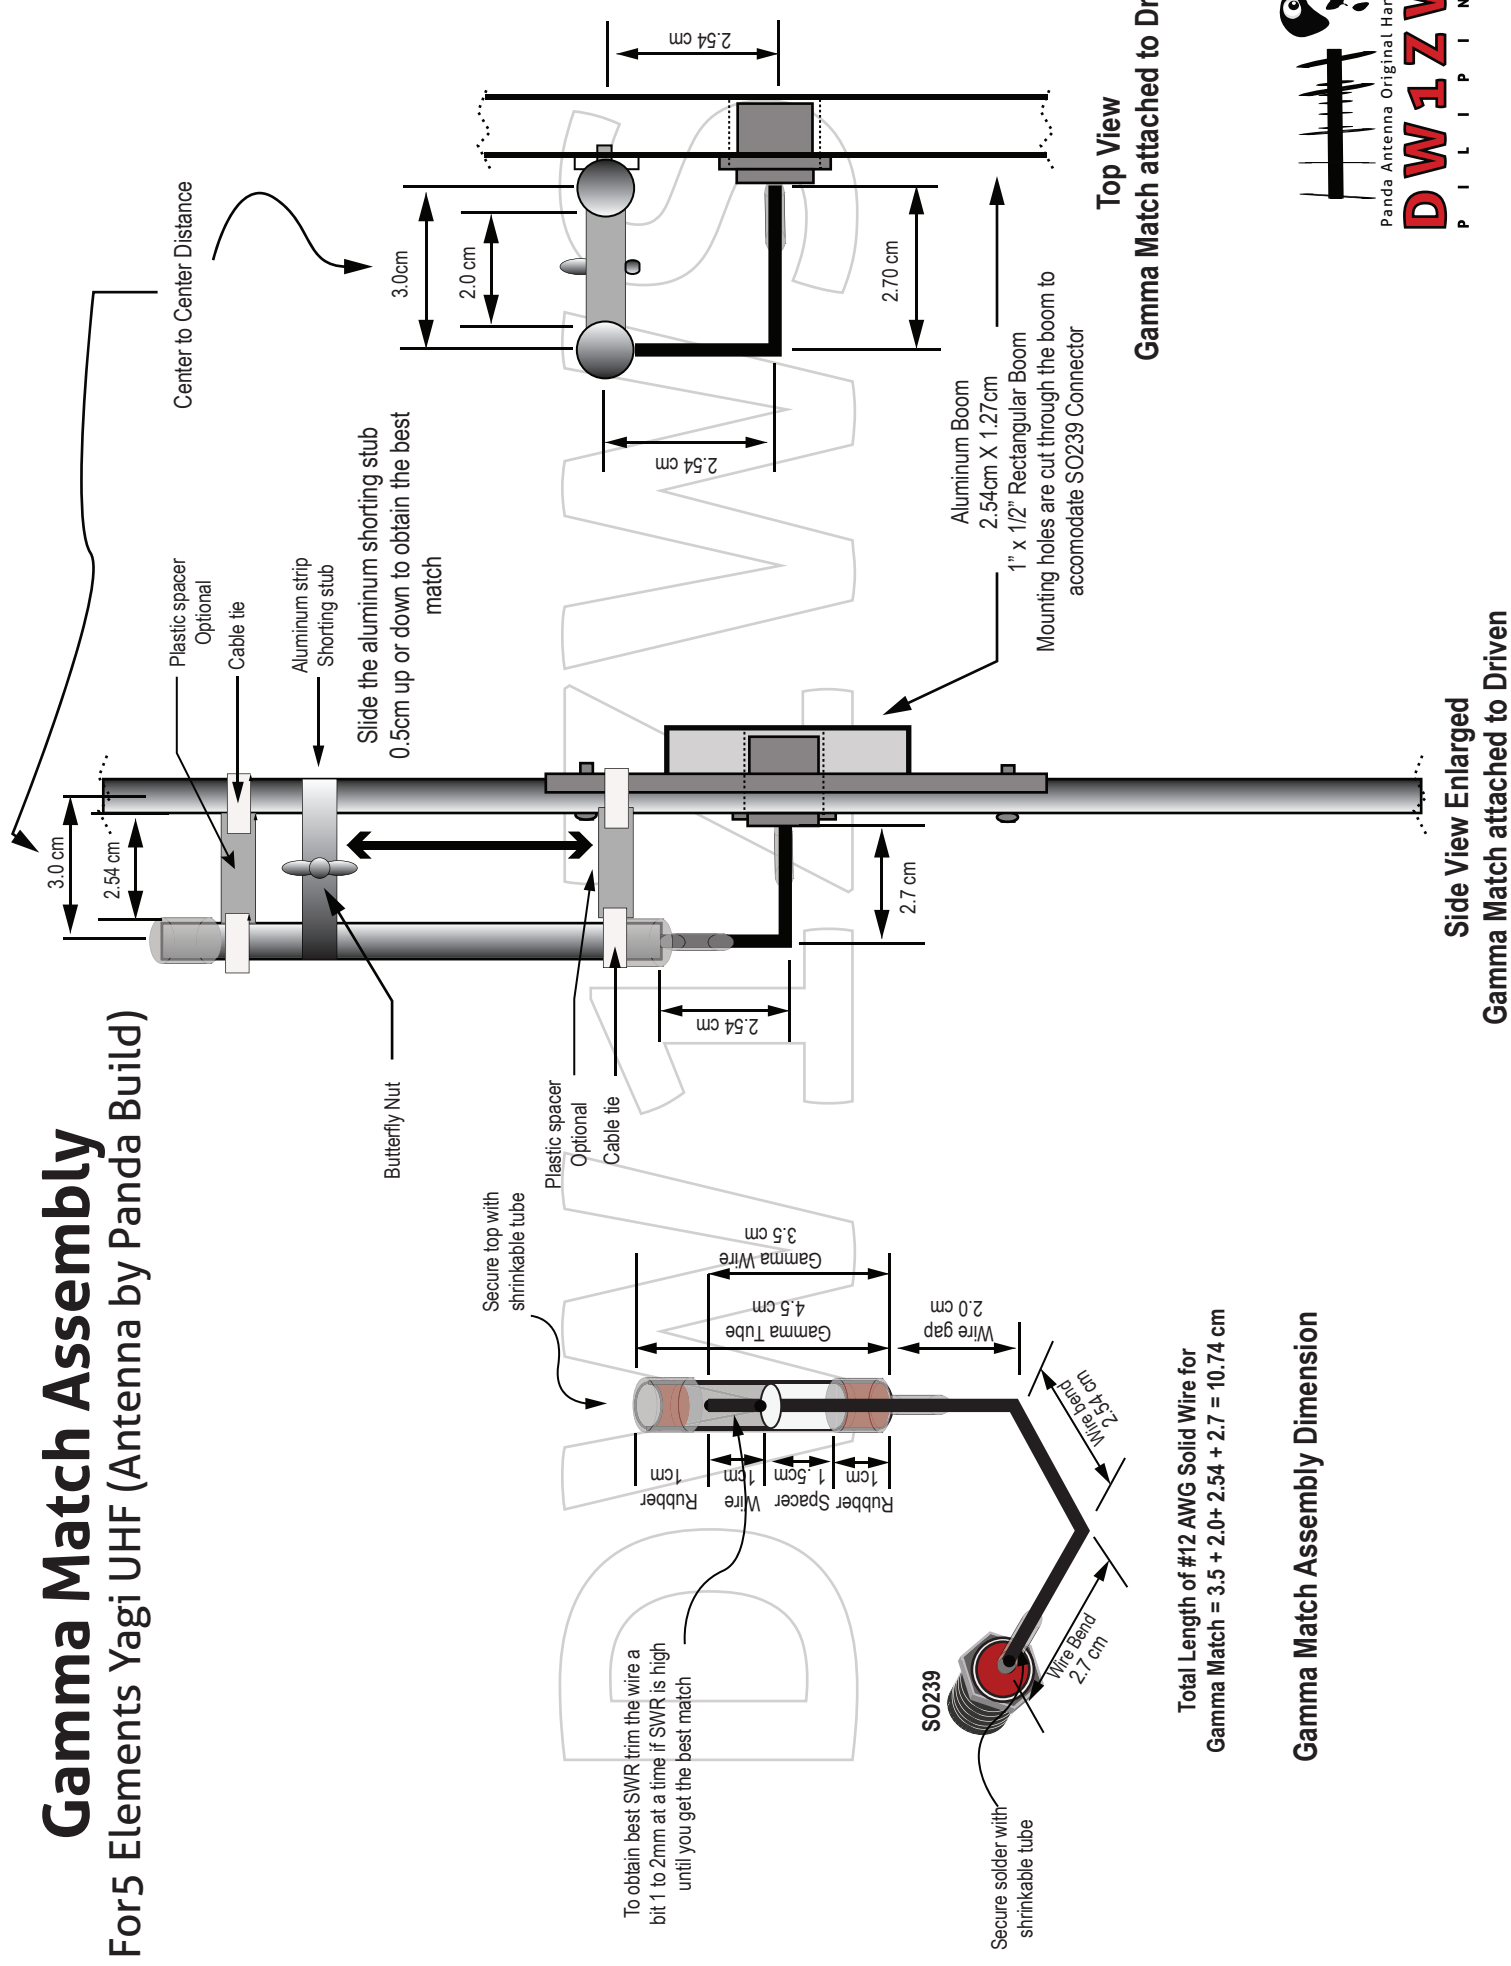

Gamma Match Assembly

For 5 Elements Yagi UHF (Antenna by Panda Build)

Total Length of #12 AWG Solid Wire for
Gamma Match = 3.5 + 2.0 + 2.54 + 2.7 = 10.74 cm

Gamma Match Assembly Dimension