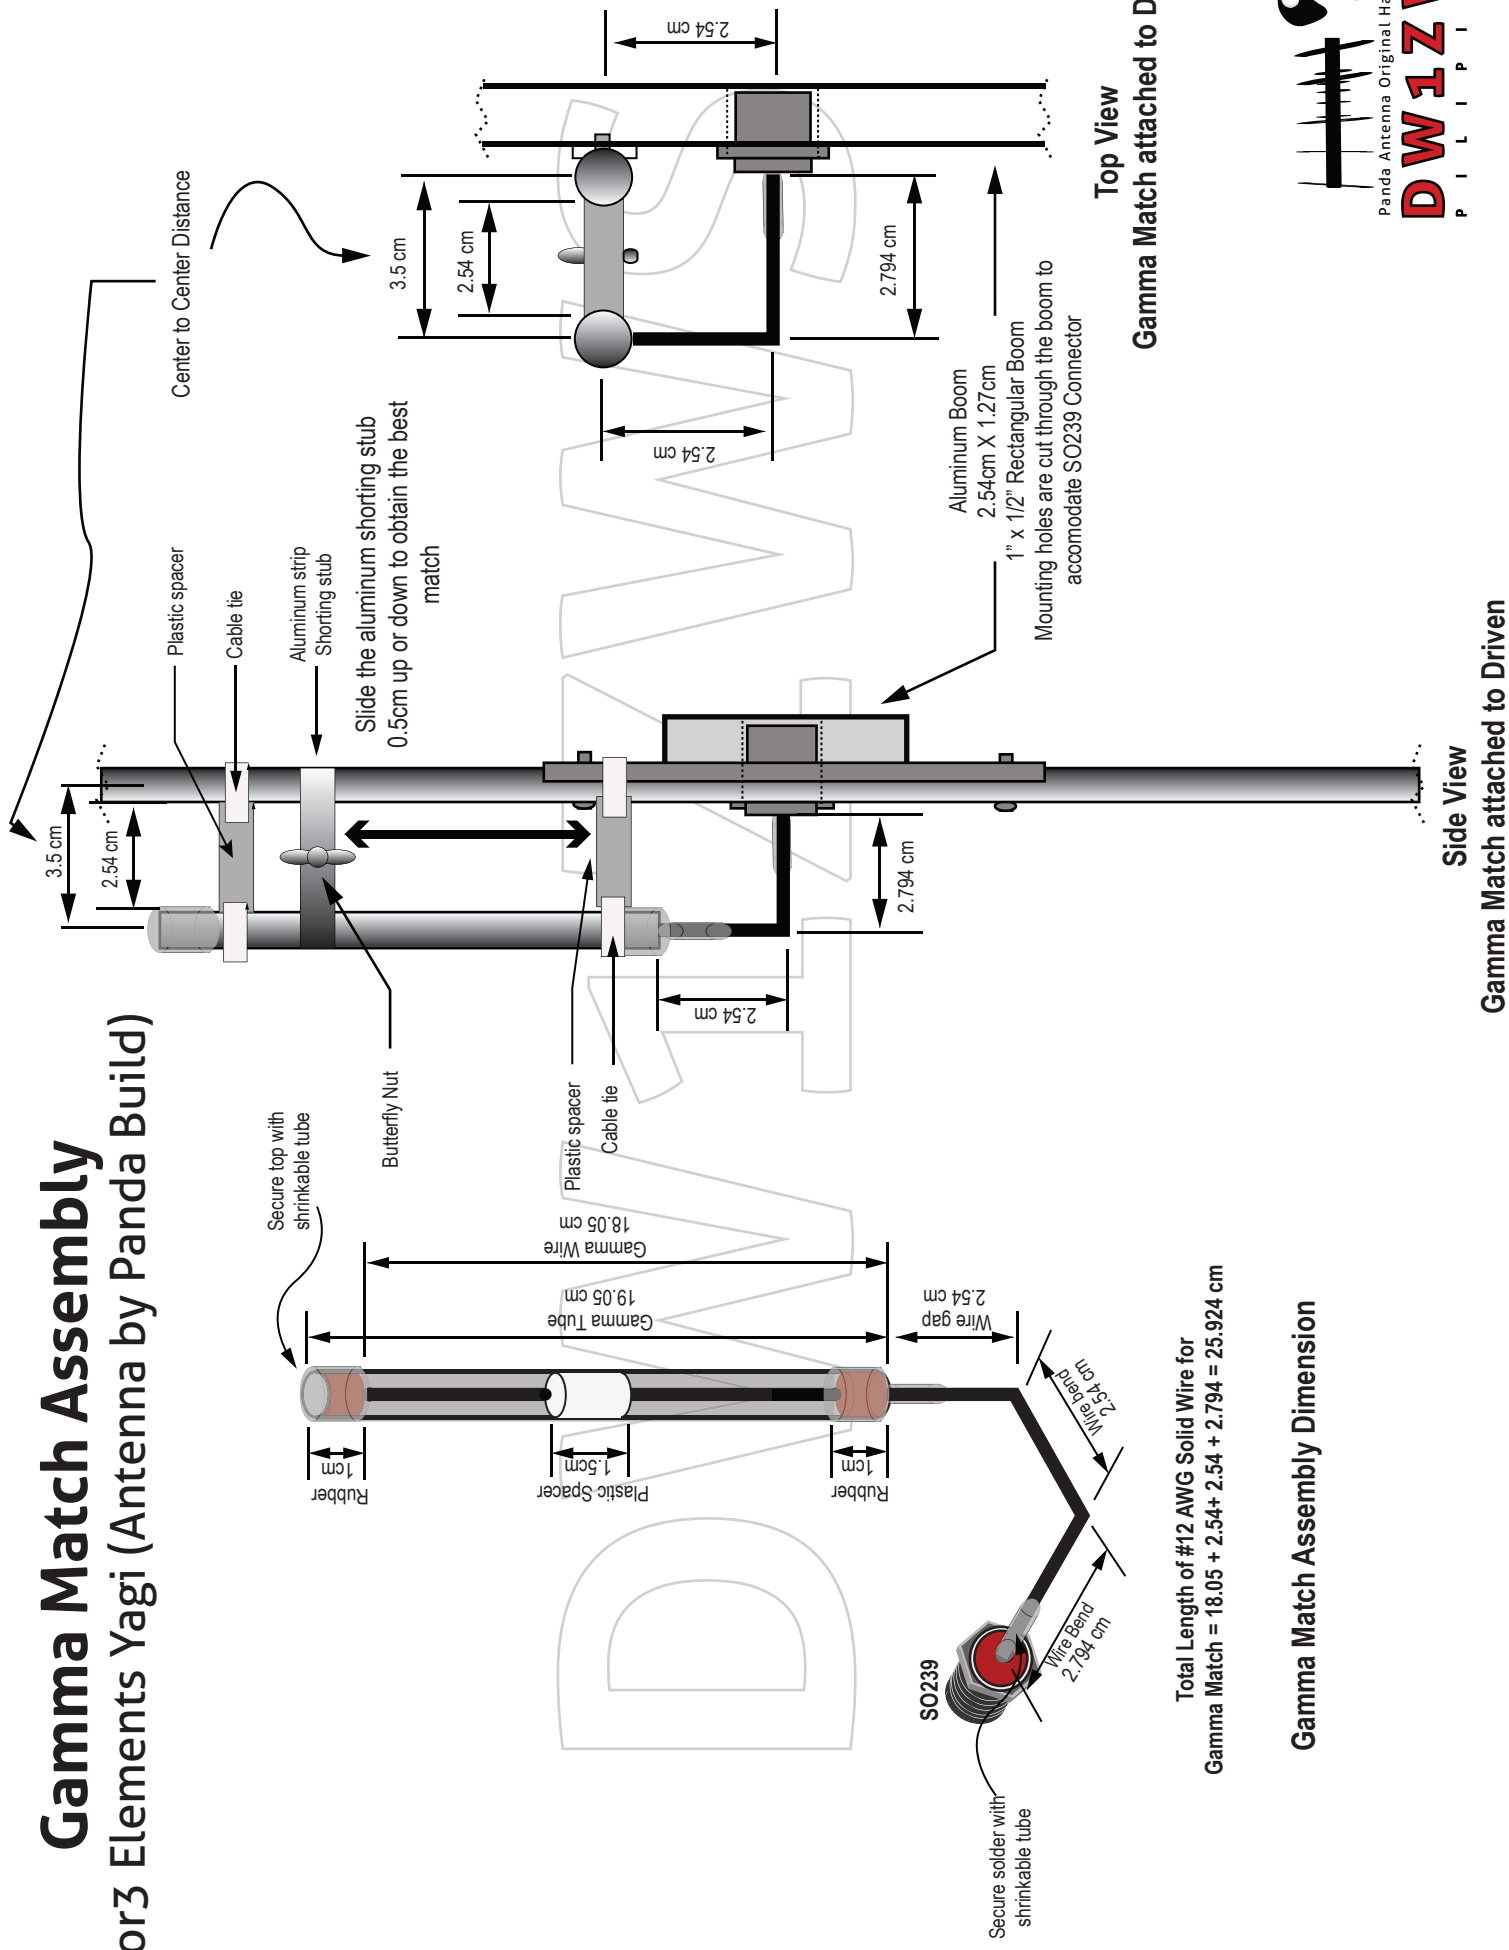

# Gamma Match Assembly

## For 3 Elements Yagi (Antenna by Panda Build)

Total Length of #12 AWG Solid Wire for  
Gamma Match = 18.05 + 2.54 + 2.54 + 2.794 = 25.924 cm

### Gamma Match Assembly Dimension