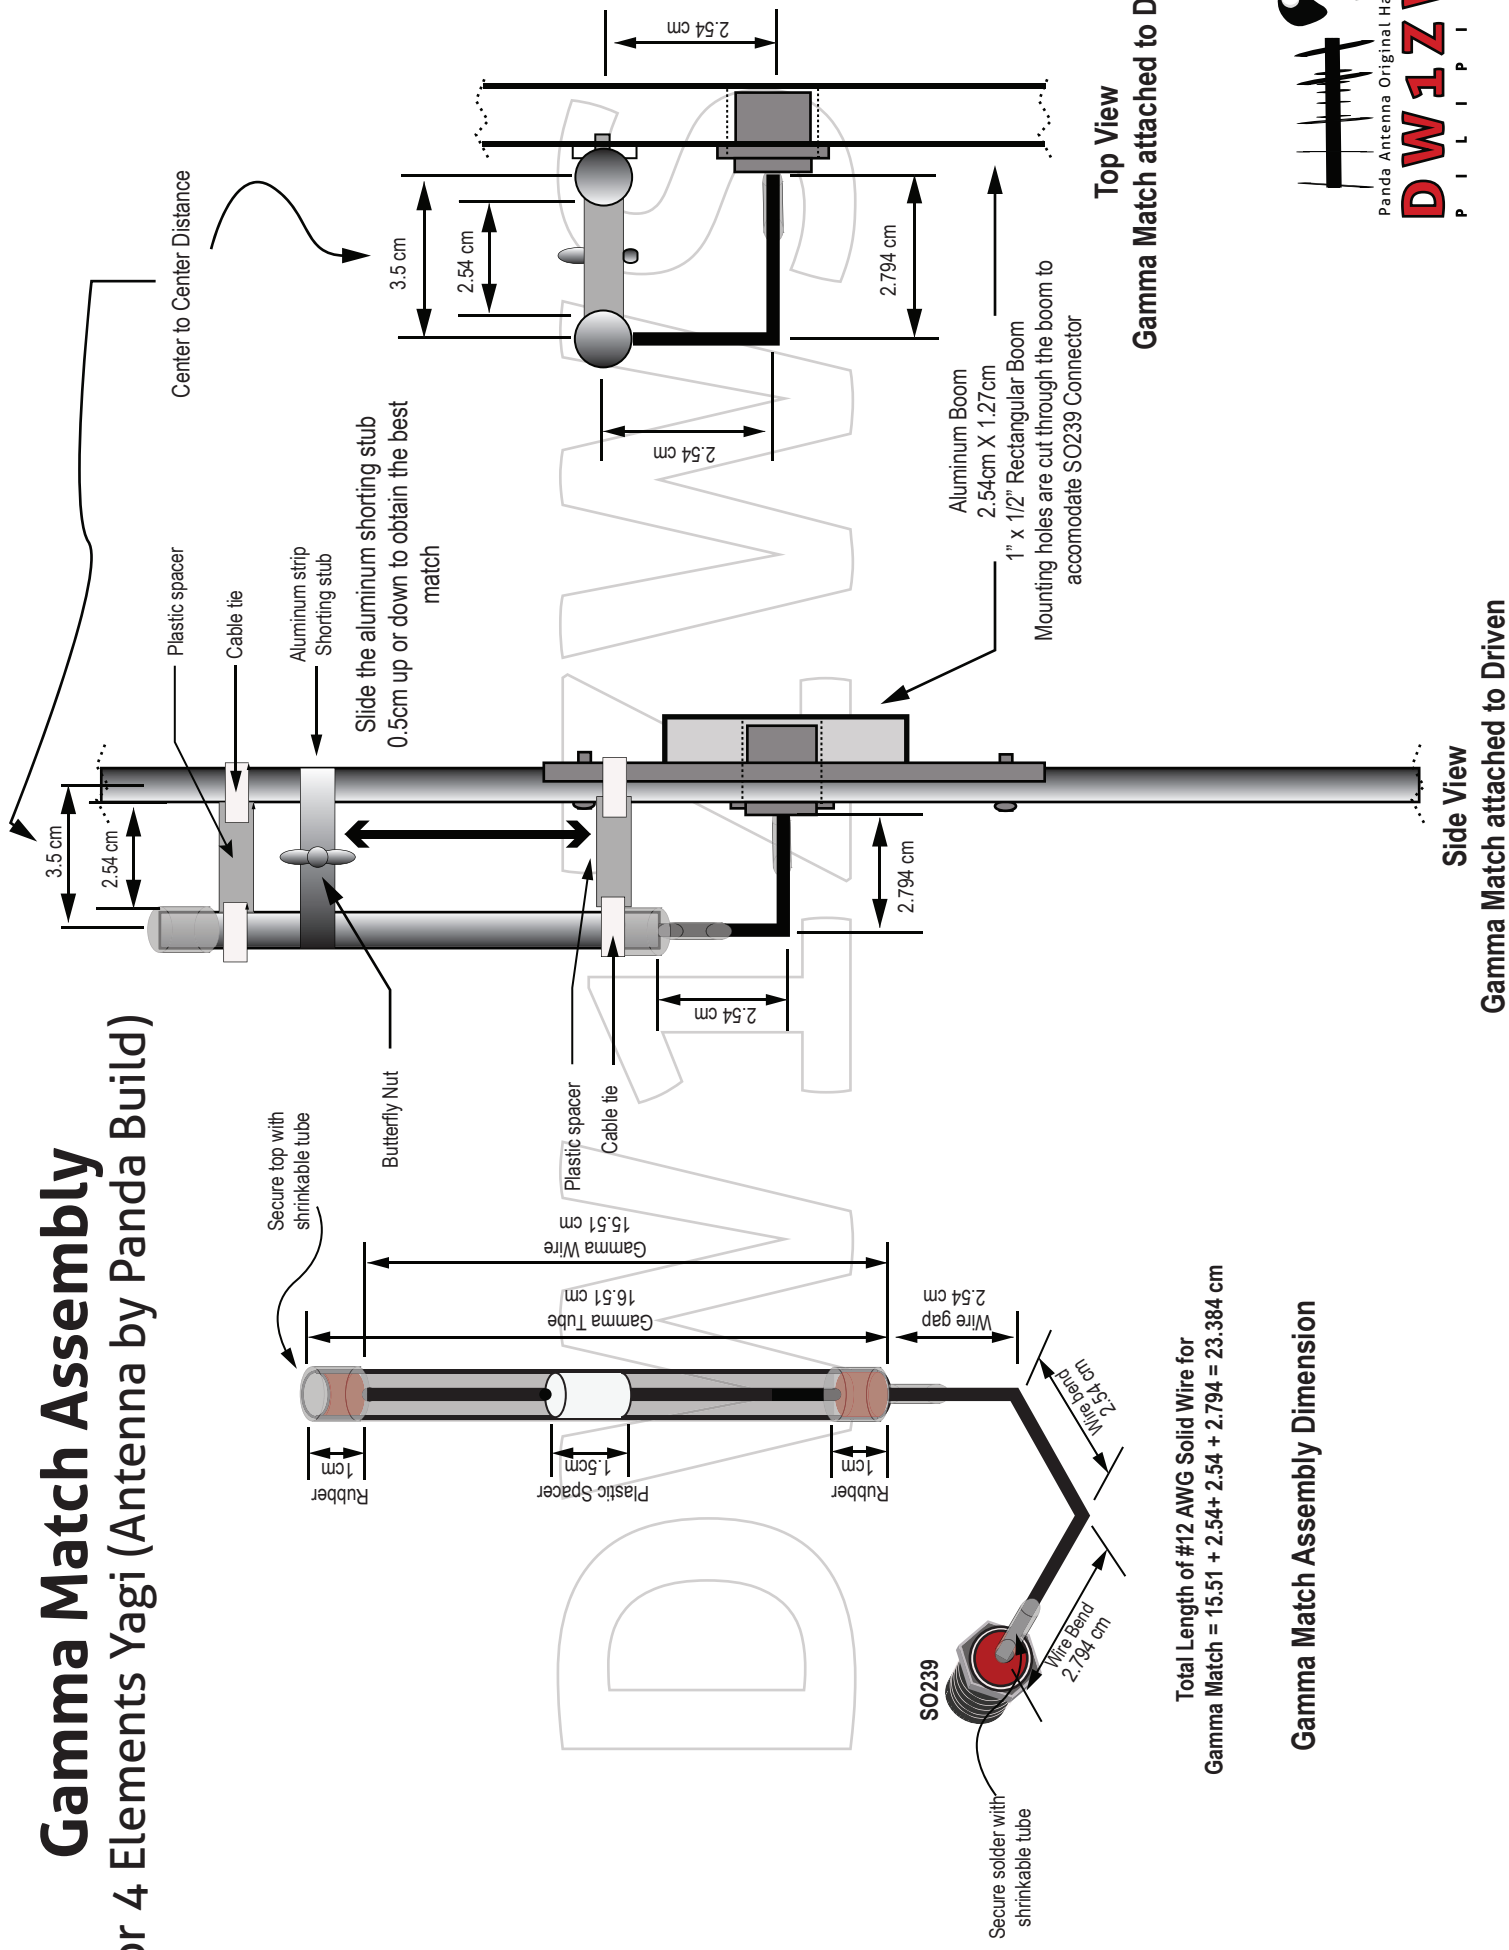

Gamma Match Assembly

For 4 Elements Yagi (Antenna by Panda Build)

Total Length of #12 AWG Solid Wire for
Gamma Match = $15.51 + 2.54 + 2.54 + 2.794 = 23.384$ cm

Gamma Match Assembly Dimension