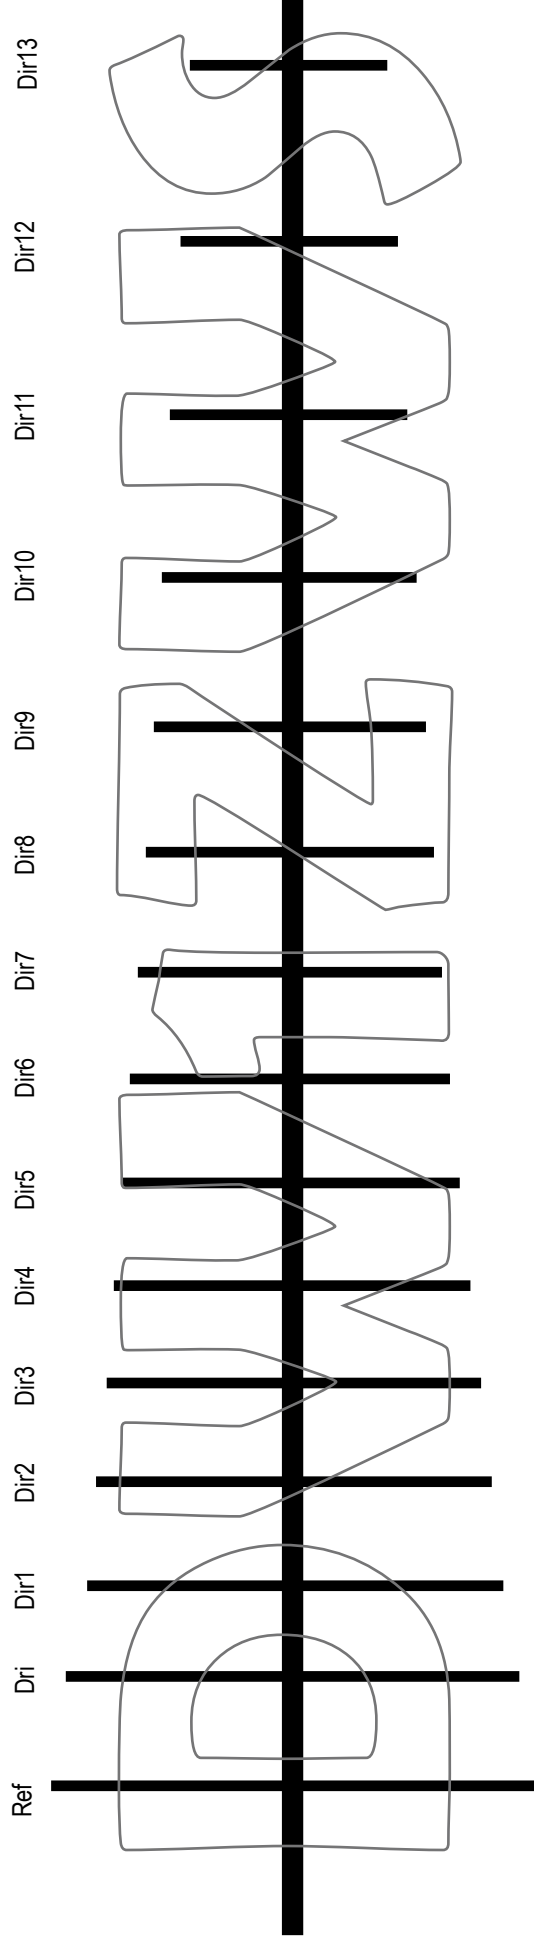

15 ELEMENTS YAGI 2.4 GHz (2400MHz WiFi) FREQUENCY

Approximate Gain: 13.6dBi

Front/Back Ratio: 24.8dB

Beamwidth: 42° degree horizontal, 48° degree vertical

Center frequency: 2420 Mhz SWR = 1:1, S11= -30dB

Usable Frequency: 2340Mhz - 2460Mhz

Elements Length:

Reflector = 60.4 mm, Driven = 58.4 mm, Dir1 = 54.4 mm, Dir2 = 52.4 mm, Dir3 = 50.4 mm, Dir4 = 48.4 mm, Dir5 = 46.4 mm, Dir6 = 44.4 mm, Dir7 = 42.4 mm, Dir8 = 40.4 mm, Dir9 = 38.4 mm, Dir10 = 36.4 mm, Dir11 = 34.4 mm, Dir12 = 32.4 mm, Dir13 = 30.4 mm

Elements Spacing:

Reflector = 18.5 mm, Driven = 0 mm, Dir1 = 12 mm, Dir2 = 25.5 mm, Dir3 = 45.5 mm, Dir4 = 69 mm, Dir5 = 96.5 mm, Dir6 = 127.5 mm, Dir7 = 161 mm, Dir8 = 196.5 mm, Dir9 = 235 mm, Dir10 = 275 mm, Dir11 = 316.5 mm, Dir12 = 358 mm, Dir13 = 402.5mm